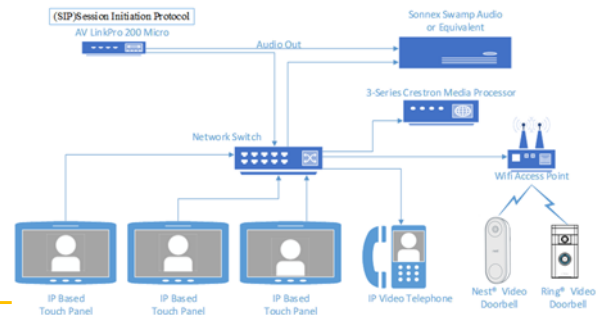

- Allow 2-way communication to any video or audio enabled device
- Manage visitors and service personnel
- A Crestron® Integrated Partner Solution
- Enable telephone functionality through touch screens
- Allow communication with full HD video
- Full intercom throughout
- Interconnects systems

## Easy, Simple, Professional Connectivity

The AV LinkPro family of SIP Bridge Controllers are designed to take home automation connectivity to the next level. Each system is carefully engineered for easy installation and automatic function allowing the greatest IP device bridge connectivity in any environment.

## AV LinkPro SIP Bridges providing:

- Audio and Video communication within any network
- Multicast Video Streaming across IP
- Programmable event/relay triggering
- Provides the ability to interface digital telephone systems
- Allows IP based Smart Home devices to connect to touch screens and communicate
- Allows for Options like Voicemail, Cloud Storage, DVR storage and more as options
- Full intercom functions with audio paging to one or all devices

IP Controlled Audio Via Start & Stop Triggers For:

- Door Bells
- Paging
- In Coming Calls

LinkPro 200LP

Slim Micro

Din Rail or  
Wall mountable

Control 10 Device / channels capabilities for bridging support of touch screens, door/gate stations and intercoms.