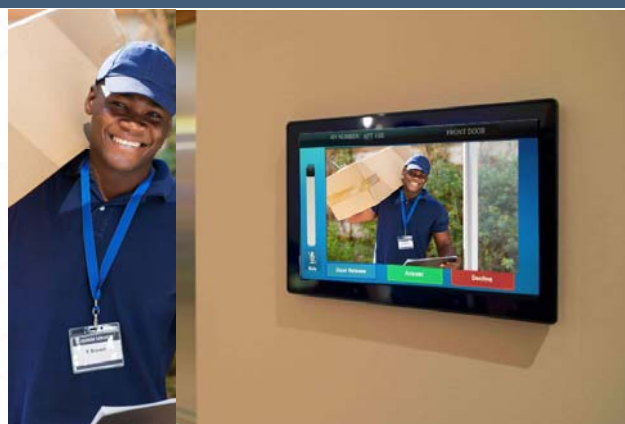

## Dynamic Technology for Enhanced Intercom

A key element for communication with today's standards can fill the rift in varied technologies. Adding the AV LinkPro enhancement can integrate Crestron® connectivity to the largest diverse varieties of door intercom systems adding video intercom, paging and even trigger functions and events.

### It's how you get the message across:

- DoorBell Intercom through TSW.
- Intercom paging and sound system integration.
- AES67 or optional Dante audio
- Voicemail alerts and direct message playback.
- Video feed integration and manipulation.
- Retrofitting old analog with IP technology

With AV LinkPro you can add full video/audio intercom functions including video communication services. Door camera and intercom security stations can be interfaced into a total Crestron® scheme.

### Technically Speaking one AV LinkPro can provide

- AV Focused SIP PBX Server
- Full HD Video/Audio Intercom
- Video feeds from any IP source
- Music on hold features
- Voicemail and custom sound options
- 100% Crestron® RAVA SIP Compatible