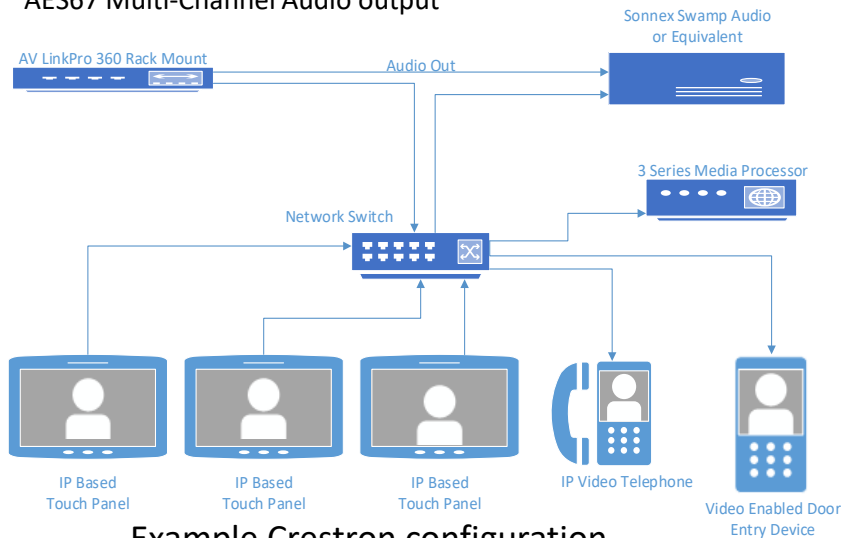

AV LinkPro LP400 1U Rack Mountable SIP PBX Bridge:

- Audio and Video communication within any network
- Connectivity for up to 20-1000* devices
- 1U rack mountable design in Black or Maple finish
- Multicast Transcoded video streaming across IP or HDMI or display port
- Provides programmable event triggers
- Custom ring tones and audio paging tones
- Allowing SIP based devices to connect seamlessly
- Voicemail for intercom extensions and door stations
- Provides true telephony PBX and the ability to interface to digital telephones
- Allows IP based Smart Home devices to connect to touch screens and communicate
- Full intercom functions with audio paging to one or all devices
- Expandable to analog FXS/FXO interface connections for telephony

Operating Temperature: 32 - 140° F

**USB 2.0 & 3.0 and Serial Ports, RJ45, HDMI 1.4, VGA, DP
RS232/422/485 COM port**

Dual Gigabit Ethernet network ports

Analog Audio in, out, microphone in

PCI X 16 Expansion Slot

Mounting: Via included Rack ears (Optional sliding rail kit AVLP20RAIL)

Optional: FXS/FXS Analog telephone interface (optional)

Support for:

SIP audio Codecs – G.711, G.722, G.723, G.726, G.729

SIP Video Codecs – H.264, H.263

RTP Video , RTSP Video, Transcoded video

AES67 Multi-Channel Audio output

Example Crestron configuration

Ideal for large residence,
Multiple Residence
or Commercial enterprise

IP Controlled Audio Via Start & Stop Triggers